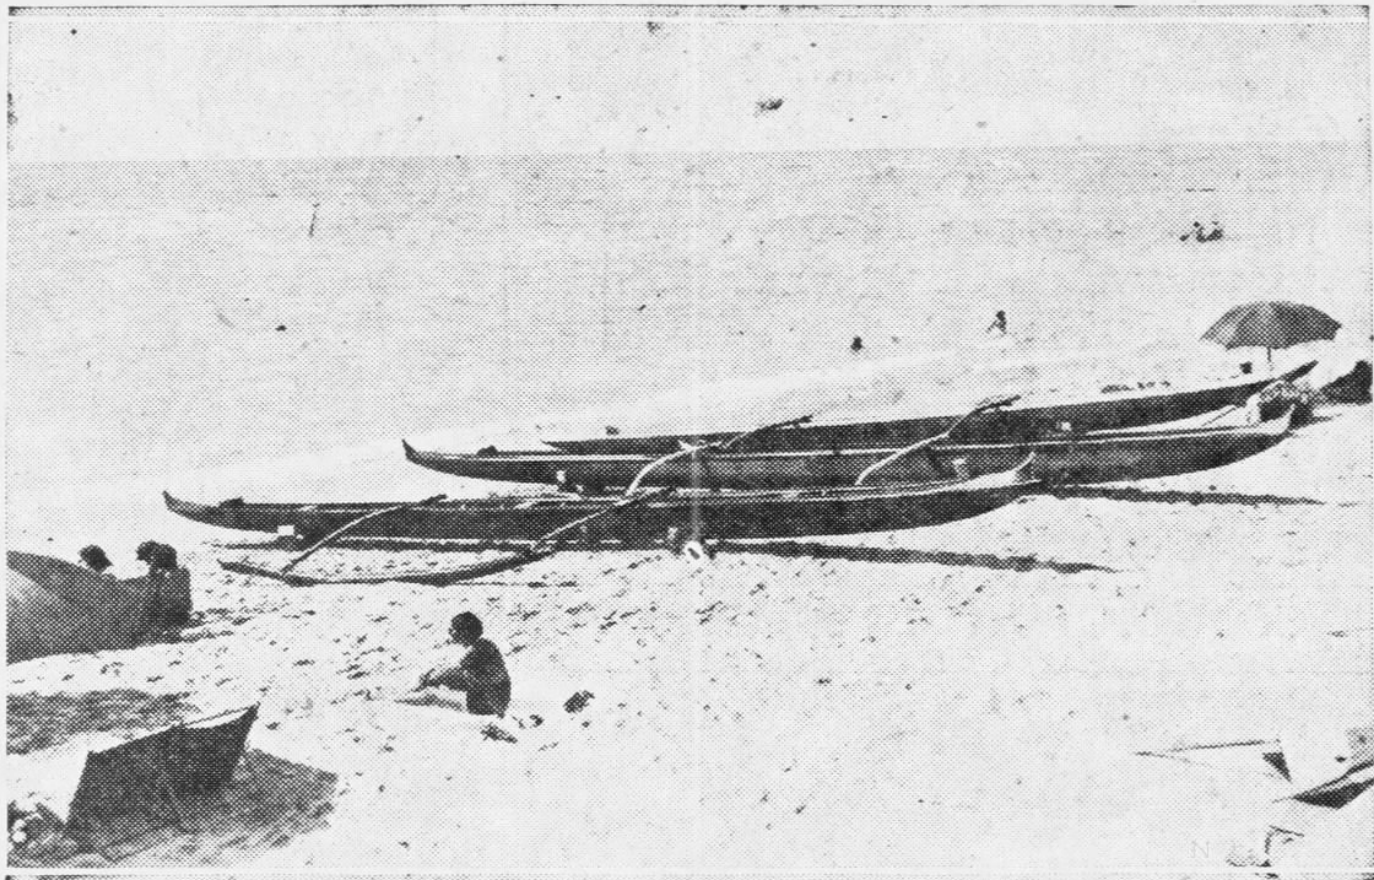

# New Canoes To Be Used In Races Today

These three racing craft were recently sent here from Kailua. They will be used in races this afternoon, when the Beach Patrol, Hui Nalu and Outrigger paddlers vie for honors. These canoes were built under the direction of L. C. Childs.