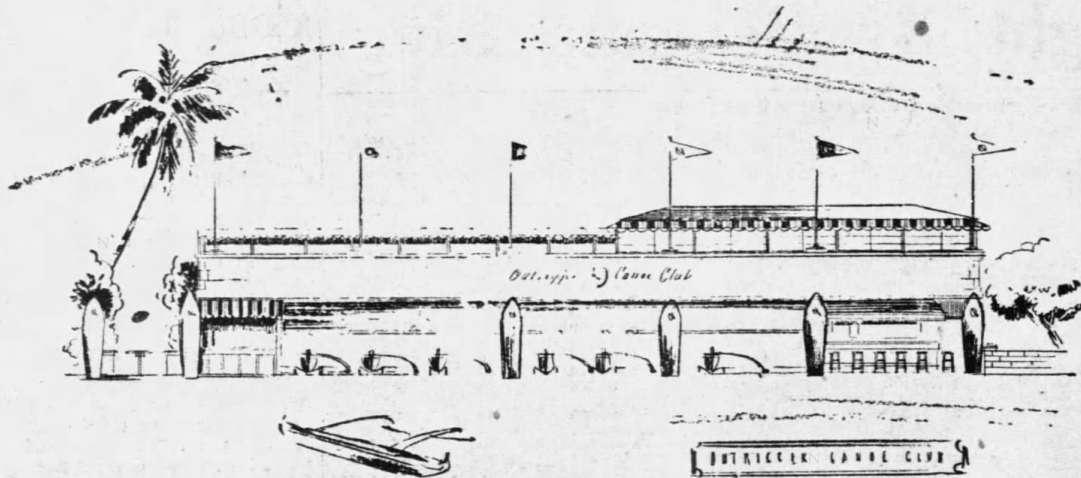

Beach Unit Will House Seven Canoes

CLUB FRONT.—Above is shown the proposed front of the new Outrigger Canoe club as it will appear from the beach. It will provide space for housing seven canoes, an office for the beach patrol, and soda fountain and light lunch facilities.

GROUND PLAN.—Above is shown the ground plan for the new club building. There will be men's lockers at the right as you enter, women's and children's locker rooms will be at the left.