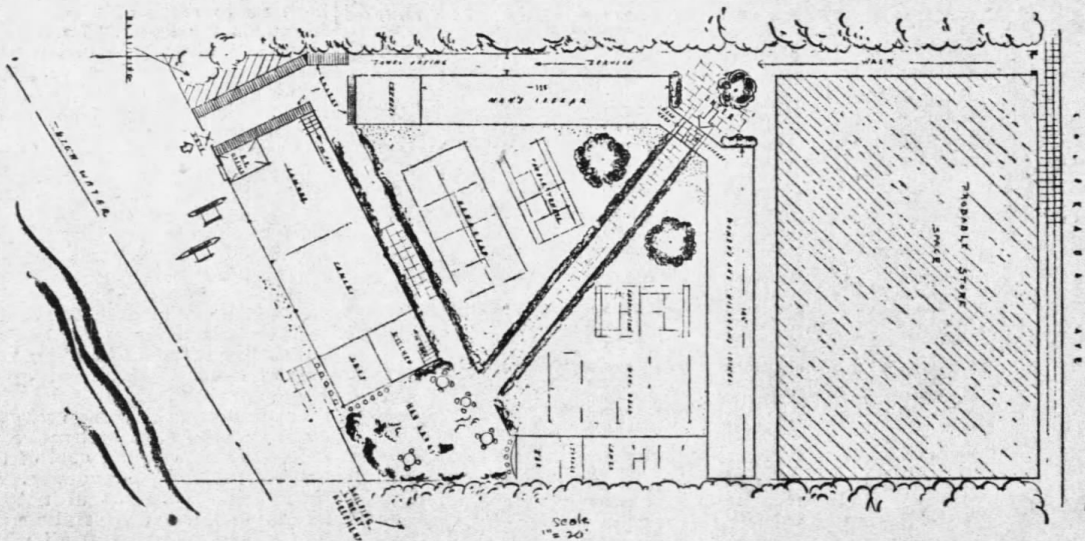

Beach Unit Will House Seven Canoes

CLUB FRONT.—Above is shown the proposed front of the new Outrigger Canoe club as it will appear from the beach. It will provide space for housing seven canoes, an office for the beach patrol, and soda fountain and light lunch facilities.

GROUND PLAN.—Above is shown the ground plan for the new club building. There will be men's lockers at the right as you enter, women's and children's locker rooms will be at the left.