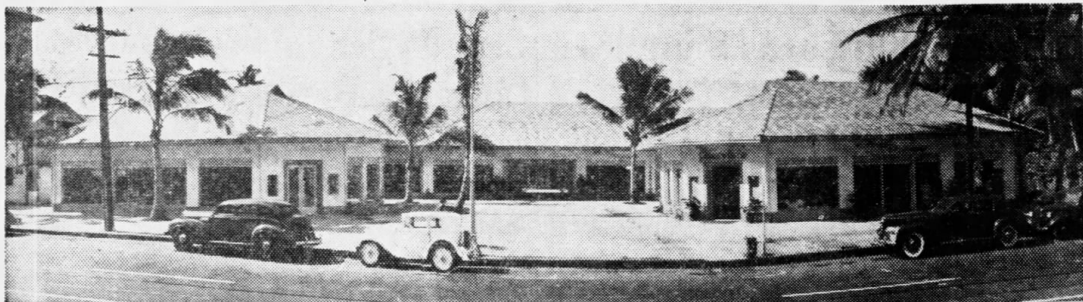

Waikiki Shops Attracting Wide Attention

ADD NEW STORE—The new plaza like shopping center in front of the Outrigger Canoe Club is attracting wide attention from kamaaina and malihini alike. Modern, yet entirely in keeping with the atmosphere of the famous beach, the new shops have brought an air of sophistication to the beach area. Exotic fruits and flowers, beauty service and smart clothing are some of the offerings of the stores. Above is the view of the shops from Kalakaua avenue, below an exterior view of the new Outrigger Club. (Advertiser photos).

Maui Youths Given Chance To Join Army

(Special to The Advertiser)

WAILUKU, Maui, Feb. 14—Selective service boards in Maui county are accepting applications of volunteers for military service, it was announced today.